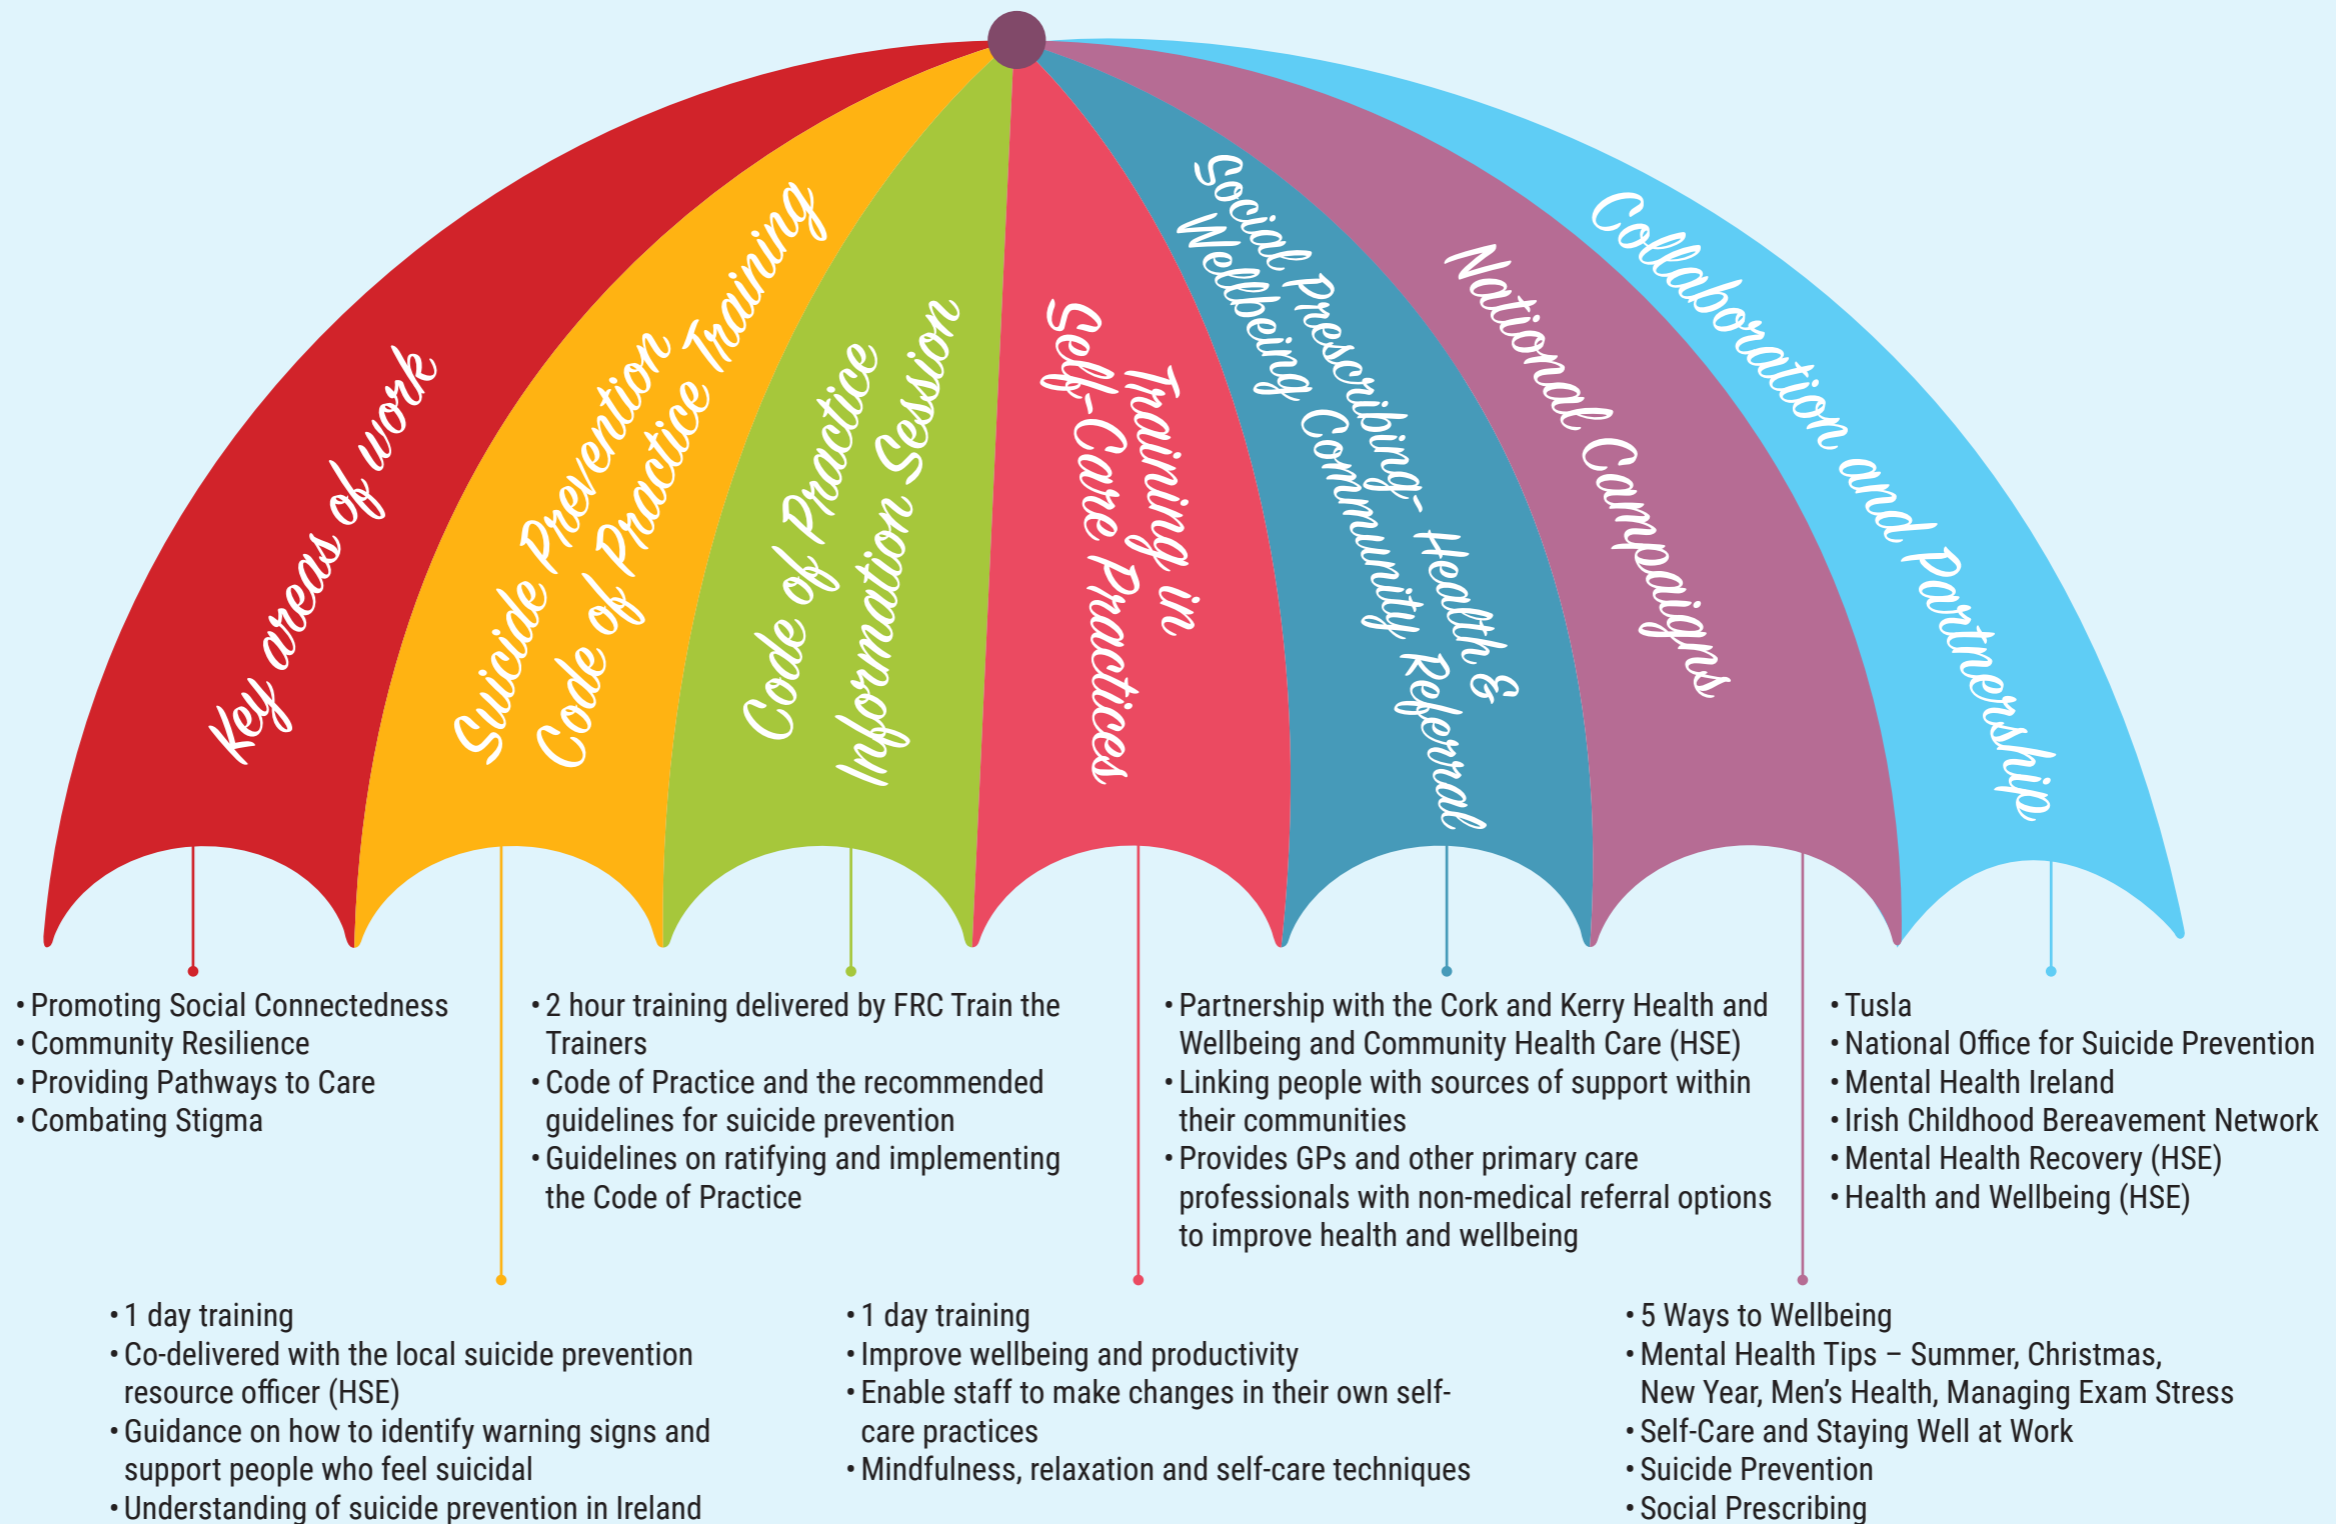

NATIONAL FAMILY RESOURCE CENTRE MENTAL HEALTH PROMOTION PROJECT

NATIONAL FAMILY RESOURCE CENTRE MENTAL HEALTH PROMOTION PROJECT

Shauna Diamond, Programme Manager - support@frcmentalhealthpromotion.ie **Grace McGee**, Mental Health Training Support Worker – training@frcmentalhealthpromotion.ie
Tel: +353 (0)91 429624 **Email:** admin@frcmentalhealthpromotion.ie **Facebook:** National FRC Mental Health Promotion Project **Twitter:** National FRC Mental Health Promotion Project @FrcHealth